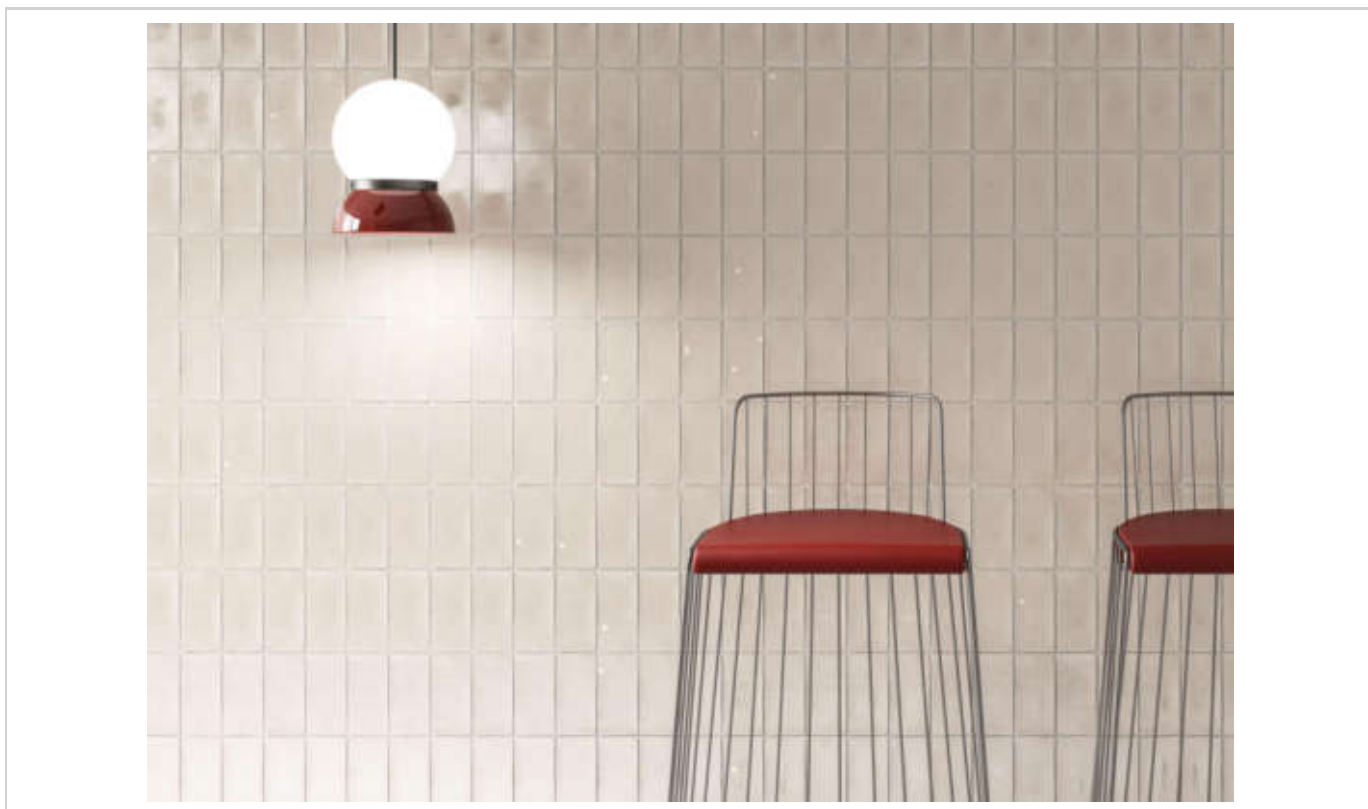

PHOTO GALLERY